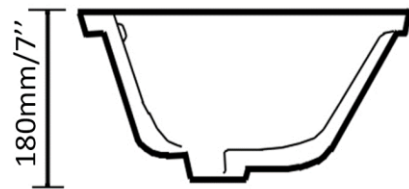

All dimensions are approximate. Always have your basin in hand to check measurements before installing.

Lavabo sous-plan  
Undermount basin  
Blanc lustré - Glossy white  
Porcelaine vitrifiée - Vitreous china  
Avec trop plein - With overflow