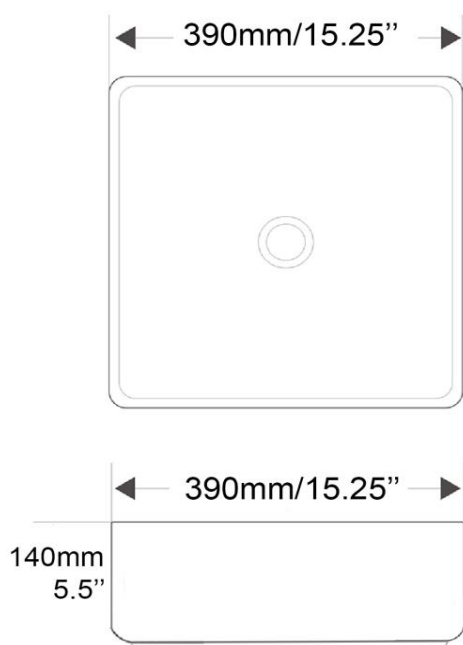

Vasque - Vessel
Blanc lustré et chrome
Glossy white with chrome
Porcelaine vitrifiée - Vitreous china
Sans trop plein - Without overflow

Dimensions intérieures
Inside basin dimensions
14.5"

Dimensions et poids d'expédition
Shipping size and weight
18" x 18" X 8" 21 lbs

Profondeur - Depth 3.5"

Garantie d'un an
One year warranty

Toutes dimensions sont approximatives, veuillez avoir en main votre lavabo pour vérifier les mesures avant d'en faire l'installation.
All dimensions are approximate. Always have your basin in hand to check measurements before installing.