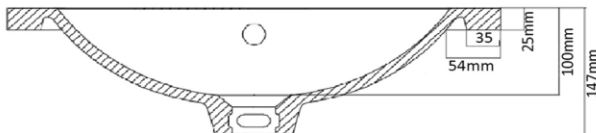

All dimensions are approximate. Always have your basin in hand to check measurements before installing.

Semi-encastré - Semi-recessed  
Blanc lustré - Glossy white  
Lavabo en composite  
Synthetic composite  
Monotrou - Single hole  
Avec trop plein - With overflow