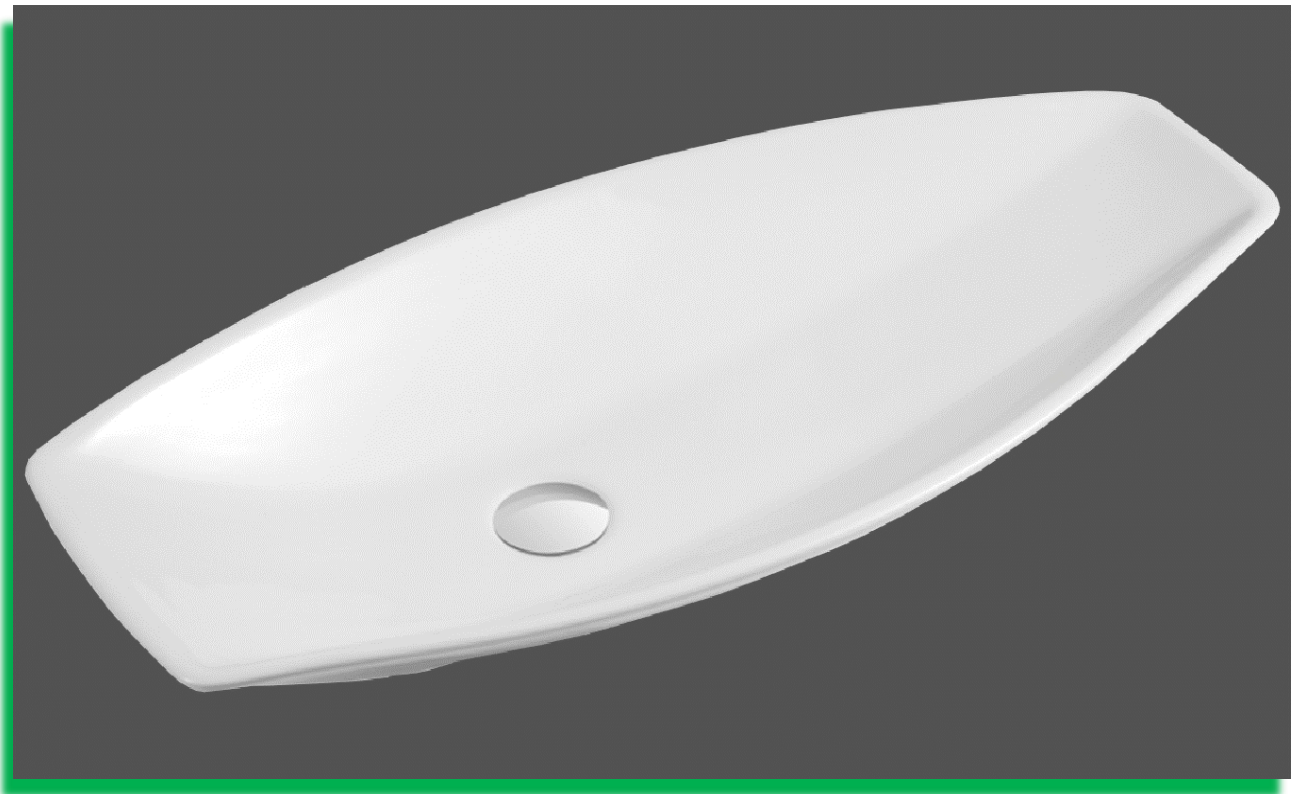

All dimensions are approximate. Always have your basin in hand to check measurements before installing.

Vasque - Vessel  
Blanc lustré - Glossy white  
Porcelaine vitrifiée - Vitreous china  
Sans trop plein - Without overflow