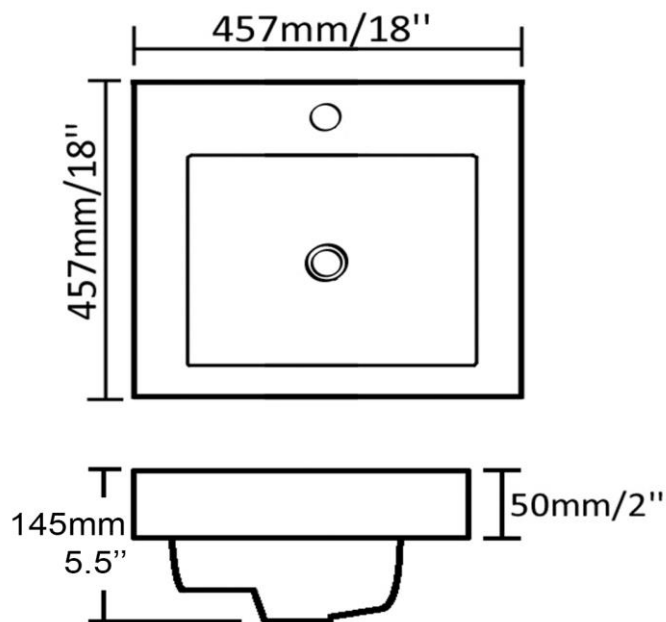

Semi-encastré - Semi-recessed
Blanc lustré - Glossy white
Lavabo en composite
Synthetic composite
Monotrou - Single hole
Avec trop plein - With overflow

Dimensions intérieures
Inside basin dimensions
12.5" x 10.75"
Rebord - Edge
5" - 2.25"

Dimensions et poids d'expédition
Shipping size and weight
21" x 21" X 8" 22lbs
Profondeur - Depth 2.25"

Garantie d'un an
One year warranty

Toutes dimensions sont approximatives, veuillez avoir en main votre lavabo pour vérifier les mesures avant d'en faire l'installation.

All dimensions are approximate. Always have your basin in hand to check measurements before installing.