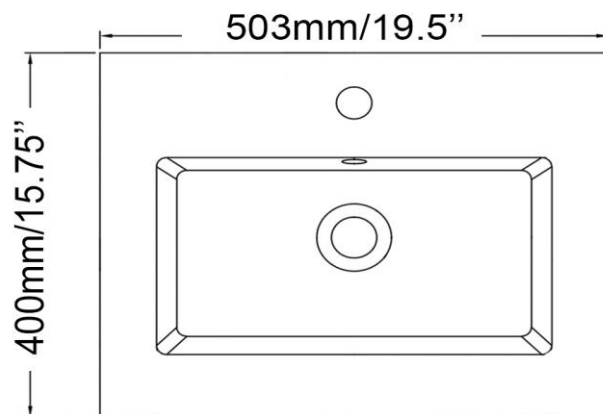

Semi-encastré - Semi-recessed
Blanc lustré - Glossy white
Lavabo en composite
Synthetic composite
Monotrou - Single hole
Avec trop plein - With overflow

Dimensions intérieures
Inside basin dimension
14.5" x 8.25"
Rebord - Edge
5" - 2.25"

Dimensions et poids d'expédition
Shipping size and weight
21" x 19" X 8" 18 lbs
Profondeur - Depth 2"

Garantie d'un an
One year warranty

Toutes dimensions sont approximatives, veuillez avoir en main votre lavabo pour vérifier les mesures avant d'en faire l'installation.

All dimensions are approximate. Always have your basin in hand to check measurements before installing.