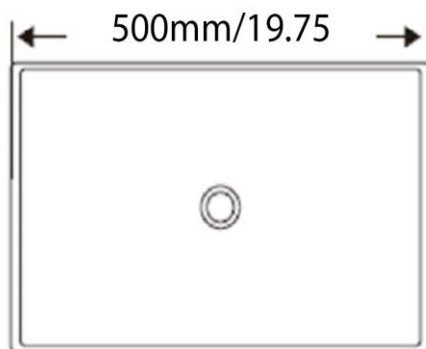

All dimensions are approximate. Always have your basin in hand to check measurements before installing.

Vasque - Vessel

Blanc lustré avec bordure noire

Glossy white with black rim

Porcelaine vitrifiée - Vitreous china