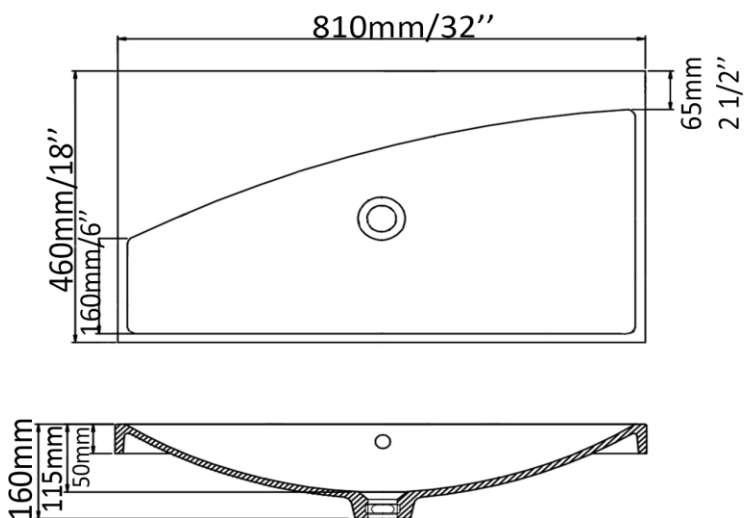

Semi-encastré - Semi-recessed
Blanc lustré - Glossy white
Lavabo en composite
Synthetic composite
Monotrou - Single hole
Avec trop plein - With overflow

Dimensions intérieures
Inside basin dimensions
22.5" x 11"

Dimensions et poids d'expédition
Shipping size and weight
34" x 21" X 8" 33 lbs

Profondeur - Depth 2.75"

Garantie d'un an
One year warranty

Toutes dimensions sont approximatives, veuillez avoir en main votre lavabo pour vérifier les mesures avant d'en faire l'installation.

All dimensions are approximate. Always have your basin in hand to check measurements before installing.