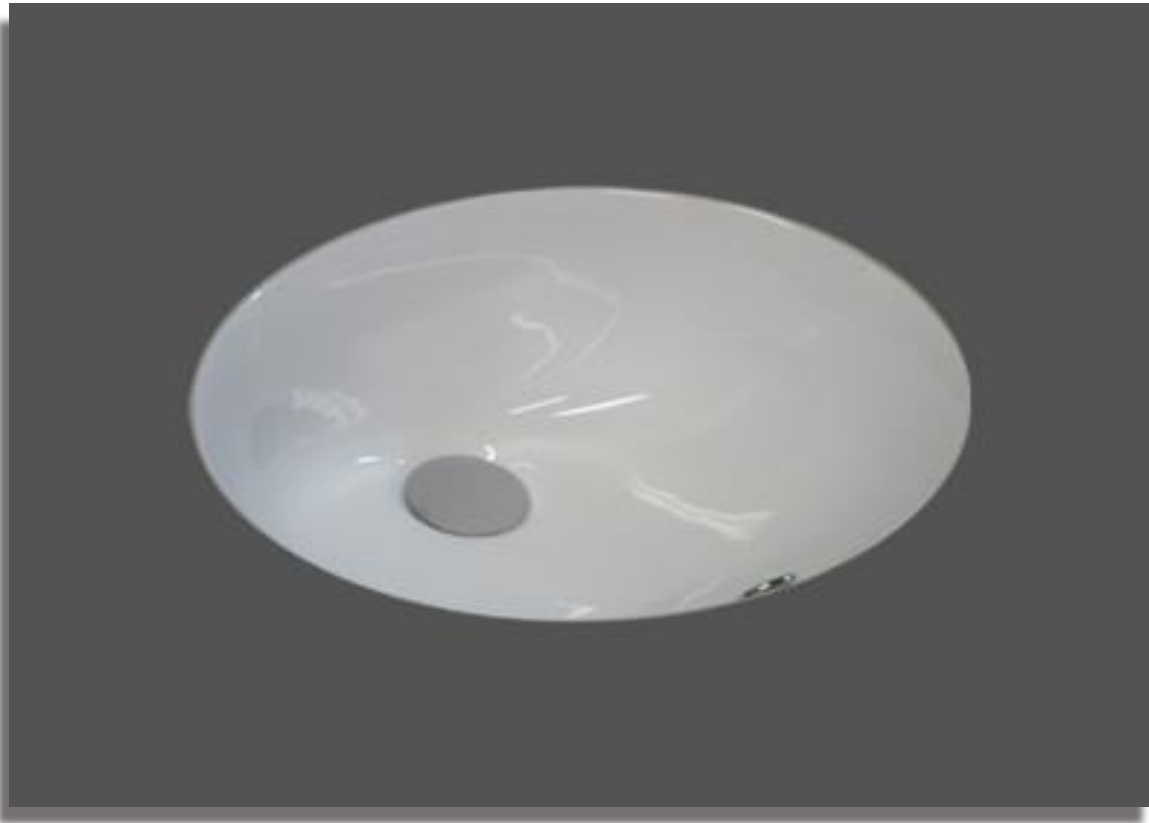

Lavabo sous-plan
Undermount basin
Blanc lustré - Glossy white
Porcelaine vitrifiée - Vitreous china
Avec trop plein - With overflow

Dimensions intérieures
Inside basin dimensions
16,5" x 13"

Dimensions et poids d'expédition
Shipping size and weight
18" x 21" X 10" 16 lbs

Profondeur - Depth 3.75"

Garantie d'un an
One year warranty

Toutes dimensions sont approximatives, veuillez avoir en main votre lavabo pour vérifier les mesures avant d'en faire l'installation.
All dimensions are approximate. Always have your basin in hand to check measurements before installing.