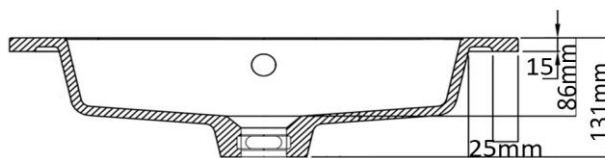

Semi-encastré - Semi-recessed
Blanc lustré - Glossy white
Lavabo en composite
Synthetic composite
Monotrou - Single hole
Avec trop plein - With overflow

Dimensions intérieures
Inside basin dimension
14.5" x 8.25"
Rebord - Edge
5" - 2.25"

Dimensions et poids d'expédition
Shipping size and weight
21" x 19" X 8" 18 lbs
Profondeur - Depth 2"

Garantie d'un an
One year warranty

Toutes dimensions sont approximatives, veuillez avoir en main votre lavabo pour vérifier les mesures avant d'en faire l'installation.

All dimensions are approximate. Always have your basin in hand to check measurements before installing.