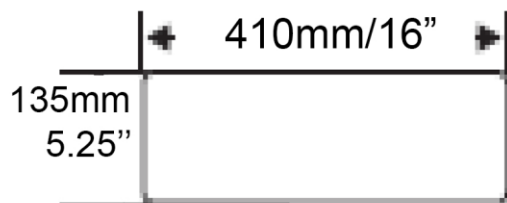

Vasque - Vessel
Blanc lustré - Glossy white
Porcelaine vitrifiée - Vitreous china
Sans trop plein - Without overflow

Dimensions intérieures
Inside basin dimensions
16.5" x 12.25"

Dimensions et poids d'expédition
Shipping size and weight
19" x 32" X 8" 44 lbs

Profondeur - Depth 2.5"

Garantie d'un an
One year warranty

Toutes dimensions sont approximatives, veuillez avoir en main votre lavabo pour vérifier les mesures avant d'en faire l'installation.
All dimensions are approximate. Always have your basin in hand to check measurements before installing.