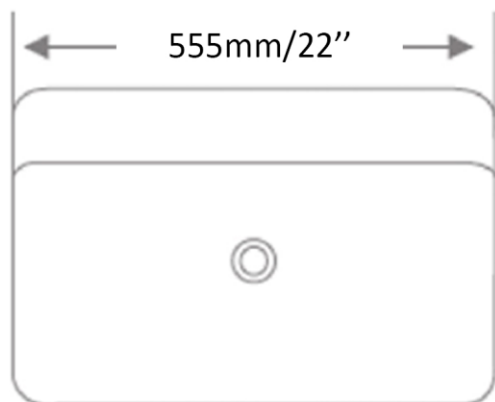

Vasque - Vessel
Blanc lustré - Glossy white
Porcelaine vitrifiée - Vitreous china
Monotrou - Single hole
Sans trop plein - Without overflow

Dimensions intérieures
Inside basin dimensions
20" x 11.5"

Dimensions et poids d'expédition
Shipping size and weight
24" x 20" X 7" 28 lbs

Profondeur - Depth 2,5"

Garantie d'un an
One year warranty

Toutes dimensions sont approximatives, veuillez avoir en main votre lavabo pour vérifier les mesures avant d'en faire l'installation.

All dimensions are approximate. Always have your basin in hand to check measurements before installing.