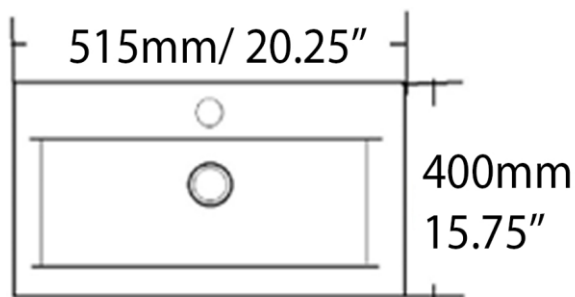

Lavabo encastré - Recessed basin
Blanc lustré - Glossy white
Porcelaine vitrifiée - Vitreous china
Monotrou - Single hole
Avec trop plein - With overflow

Dimensions intérieures
Inside basin dimensions
13.5" x 8.5"

Dimensions et poids d'expédition
Shipping size and weight
22" x 18" X 9" 25 lbs

Profondeur - Depth 3"

Garantie d'un an
One year warranty

Toutes dimensions sont approximatives, veuillez avoir en main votre lavabo pour vérifier les mesures avant d'en faire l'installation.

All dimensions are approximate. Always have your basin in hand to check measurements before installing.