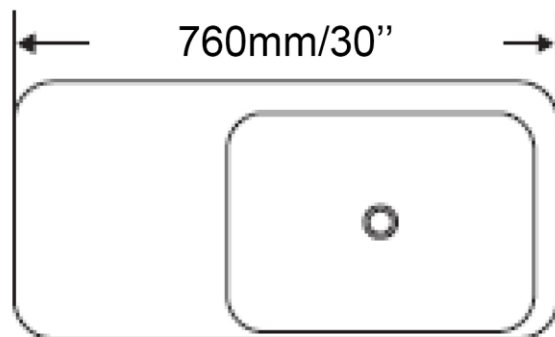

Vasque - Vessel
Blanc lustré - Glossy white
Porcelaine vitrifiée - Vitreous china
Sans trop plein - Without overflow

Dimensions intérieures
Inside basin dimensions
16.5" x 12.25"

Dimensions et poids d'expédition
Shipping size and weight
19" x 32" X 8" 44 lbs

Profondeur - Depth 2.5"

Garantie d'un an
One year warranty

Toutes dimensions sont approximatives, veuillez avoir en main votre lavabo pour vérifier les mesures avant d'en faire l'installation.
All dimensions are approximate. Always have your basin in hand to check measurements before installing.