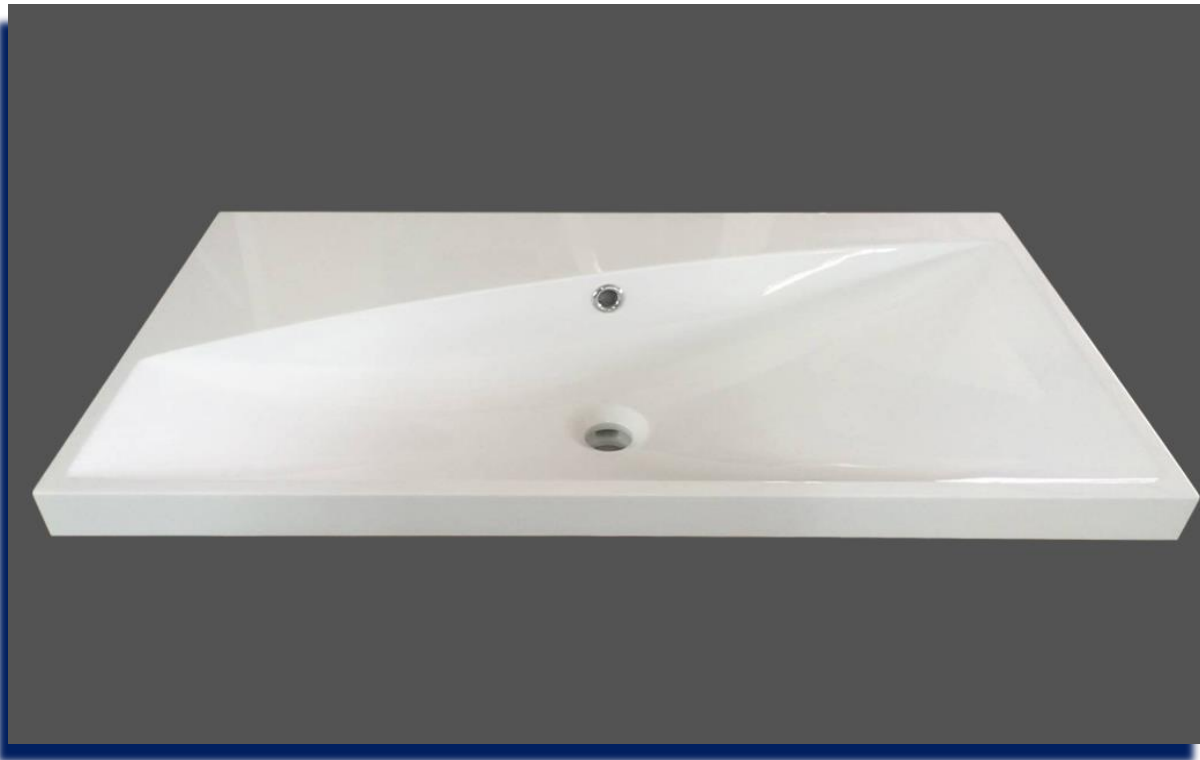

Semi-encastré - Semi-recessed
Blanc lustré - Glossy white
Lavabo en composite
Synthetic composite
Monotrou - Single hole
Avec trop plein - With overflow

Dimensions intérieures
Inside basin dimensions
22.5" x 11"

Dimensions et poids d'expédition
Shipping size and weight
34" x 21" X 8" 33 lbs

Profondeur - Depth 2.75"

Garantie d'un an
One year warranty

Toutes dimensions sont approximatives, veuillez avoir en main votre lavabo pour vérifier les mesures avant d'en faire l'installation.

All dimensions are approximate. Always have your basin in hand to check measurements before installing.